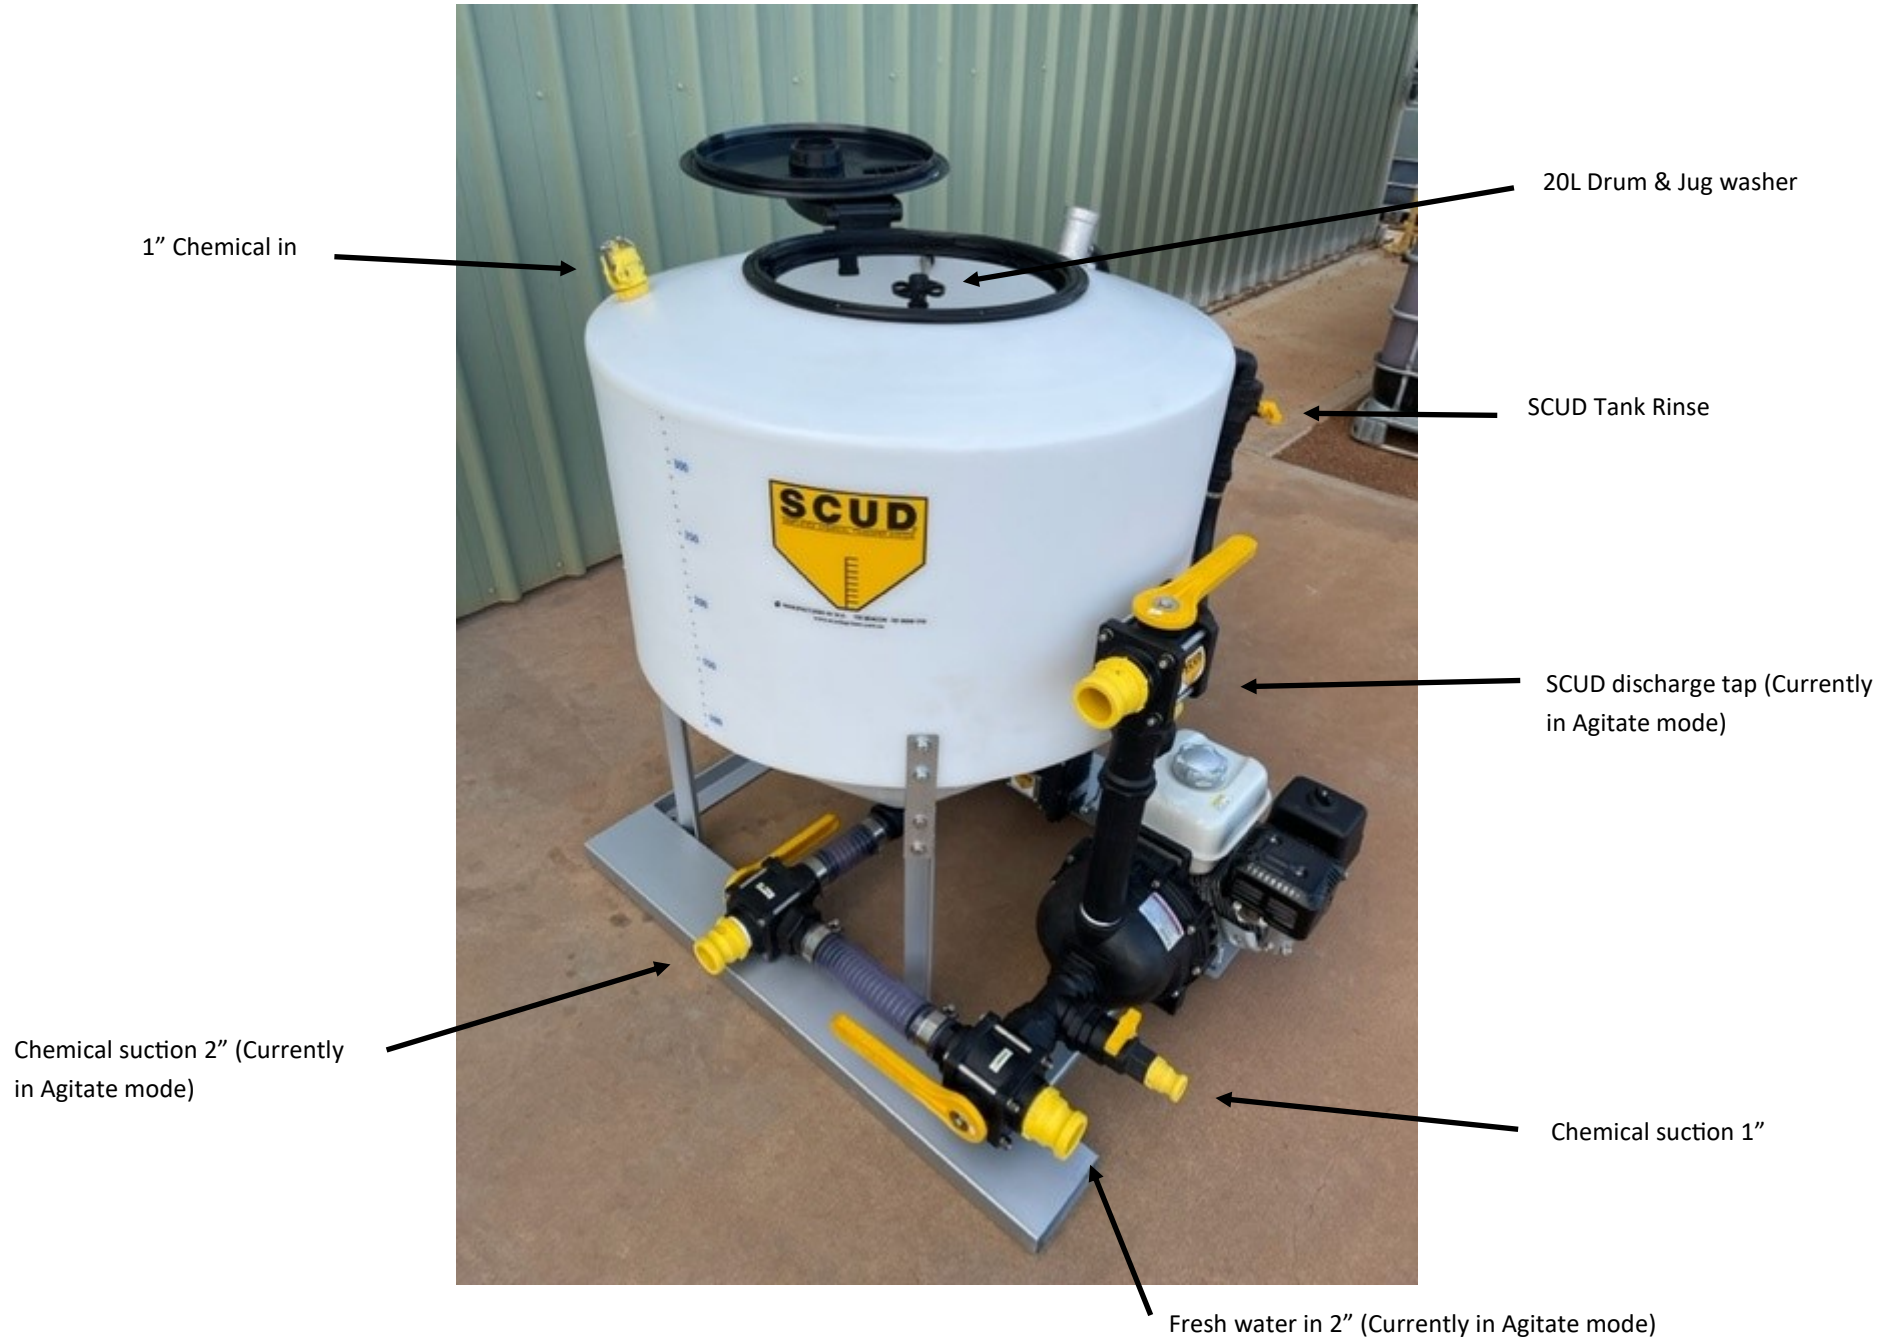

SM350 Mixer Tap configuration

# SCUD 350 Mixer Tap Positions

Fill SCUD Tank

Delivery mode (empty SCUD tank)

Full bypass mode water in water out

2" Chemical suction mode straight into sprayer

2" Chemical suction mode measure into SCUD tank

Drain Mode (pump off)